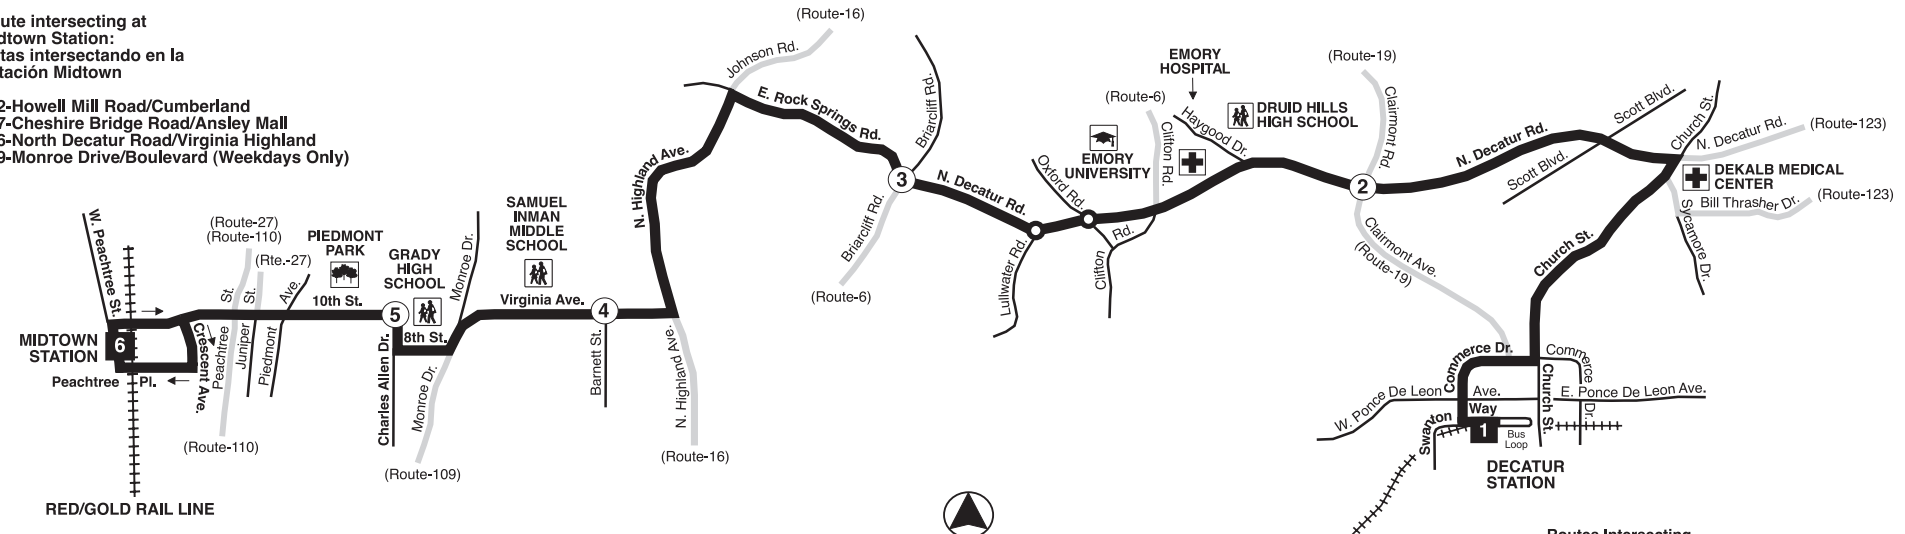

Route intersecting at
Midtown Station:
Rutas intersectando en la
Estación Midtown

12-Howell Mill Road/Cumberland
27-Cheshire Bridge Road/Ansley Mall
36-North Decatur Road/Virginia Highland
109-Monroe Drive/Boulevard (Weekdays Only)

INTERSECTING ROUTES
RUTAS INTERSECTANDO